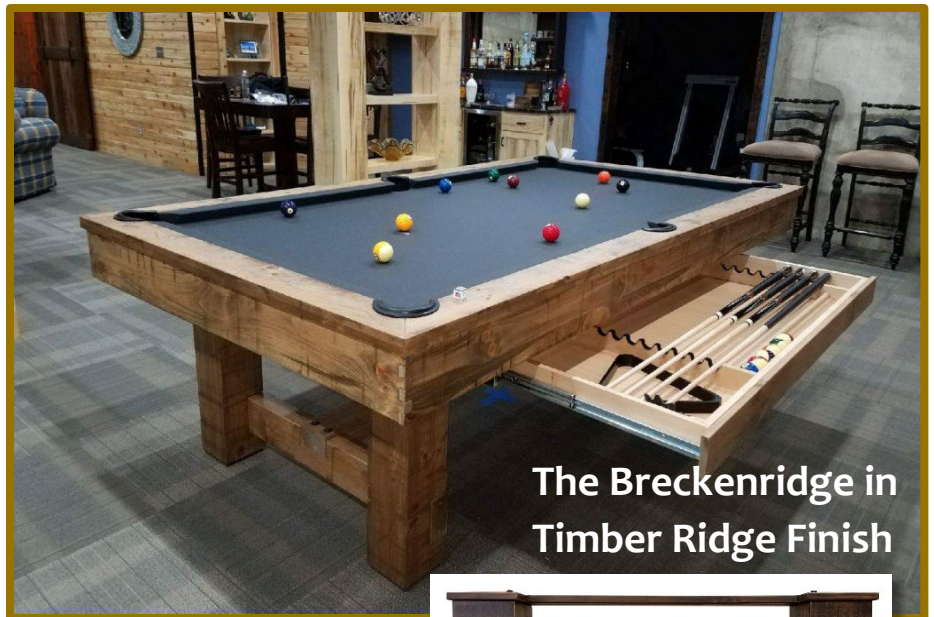

In Stock Now:

- (2) Breckenridge Matte Breckenridge finish (Left)
- (2) Breckenridge Matte Timber Ridge Finish (Below)

Special Orders:

The Breckenridge One-Piece Wall Rack (Above): \$850

The Breckenridge Floor Rack for Cues (Right): \$995

A matching triangle and bridge are available.

The Breckenridge in Timber Ridge Finish

The 8' Olhausen Innsbruck in Oak w Breckenridge Finish w a Drawer: \$6,995. This is a special order because I bought this table for a customer in Big Sky and loved it. It has a drawer, which is a great addition to this table, solid oak, and has Mother of Pearl Sites (a \$300 upgrade). Normally \$7995, this price includes Set-up, Delivery, Championship Cloth & a Basic Custom Accessory Kit. Upgrades include Simonis Cloth (\$300) and a Premium Accessory Kit (\$350). Add a Conversion Table Tennis top for \$395.