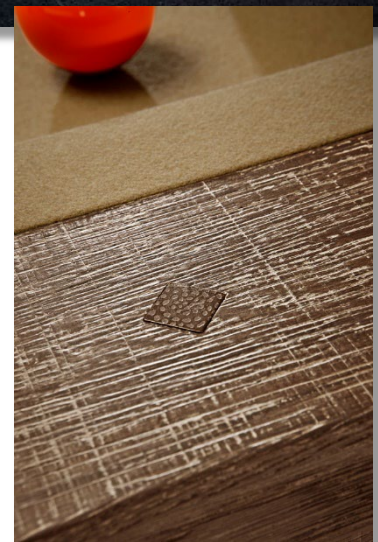

The Brunswick 8' Botanic has been a great seller this year and we're pleased to have several of them in stock in Missoula. The Botanic provides a timber frame, rustic feel without the "rustic table" price.

The 8' Botanic is $4,695. The Botanic has Centennial cushions with 6" rails and hammered copper sites. If premium cushions are important (i.e., you've got some pool players in the crew), please look at the Glenwood, Canton or Black Wolf Pro. This is a great table for teens, families with limited pool experience in a more casual billiard atmosphere. **The 7' Botanic is now available for $4,575.**

Available in Dark Charcoal in October

IN STOCK
in 7' & 8'
models