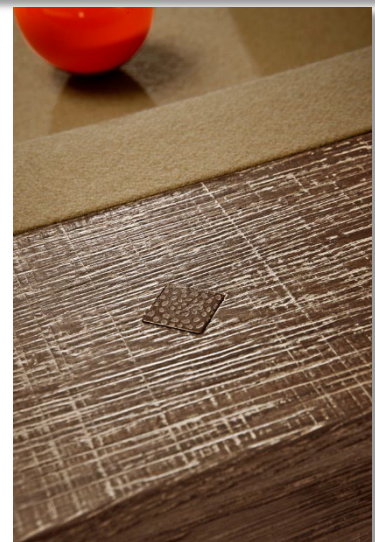

The Brunswick 8' Botanic has been a great seller this year and we're pleased to have several of them in stock in Missoula. The Botanic provides a timber frame, rustic feel without the "rustic table" price.

The 8' Botanic is $4,695. The Botanic has Centennial cushions with 6" rails and hammered copper sites. If premium cushions are important (i.e., you've got some pool players in the crew), please look at the Glenwood, Canton, or Black Wolf Pro. This is a great table for teens, families with limited pool experience in a more casual billiard atmosphere. **The 7' Botanic is now available for $4,575.** Price includes the Brunswick basic Play Pack (White Box), and 4066 Championship Cloth in choice of color. Upgrade to BSBS Premium for $350 or Heritage Play Pack for $250 (no cover).

IN STOCK
in 7' & 8'
models