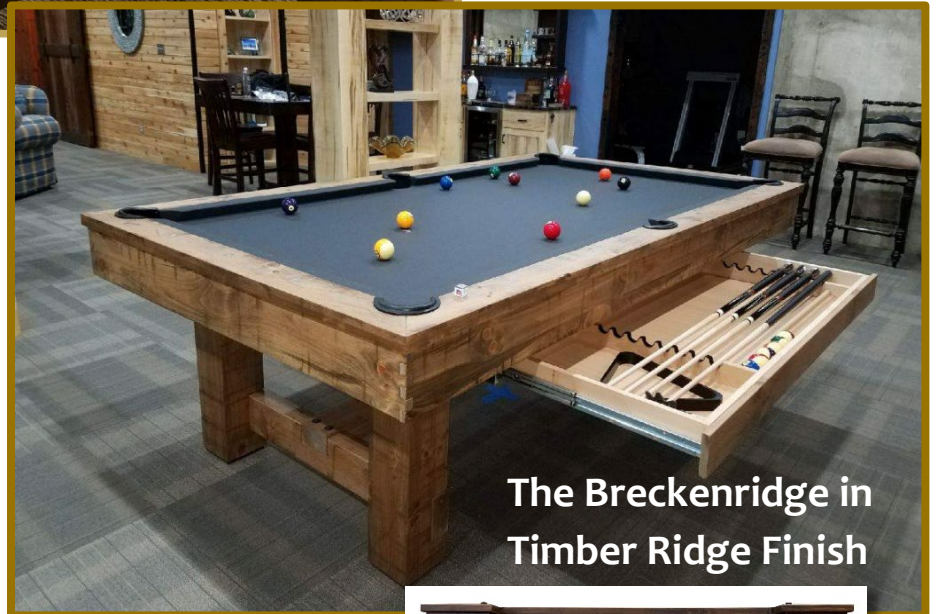

In Stock Now:

- (2) Breckenridge Matte Breckenridge finish (Left)
- (2) Breckenridge Matte Timber Ridge Finish (Below)

Special Orders:

The Breckenridge One-Piece Wall Rack (Above): \$850

The Breckenridge Floor Rack for Cues (Right): \$995

A matching triangle and bridge are available to order.

The Breckenridge in Timber Ridge Finish

The 8' Olhausen Innsbruck in Oak w Breckenridge Finish w a Drawer: \$7,995. This is a special order because I bought this table for a customer in Big Sky and loved it. **It has a drawer**, which is a great addition to this table, solid oak, and has Mother of Pearl Sites (a \$300 upgrade). This price includes Set-up, Delivery, Simonis Cloth & a Premium Custom Accessory Kit. Add a Conversion Table Tennis top for \$395.