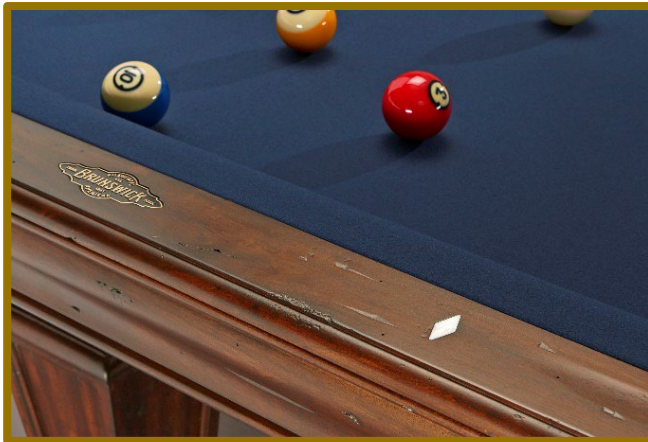

**AVAILABLE
TO SHIP
FROM
BRUNSWICK
IN 8' MODEL
ONLY**